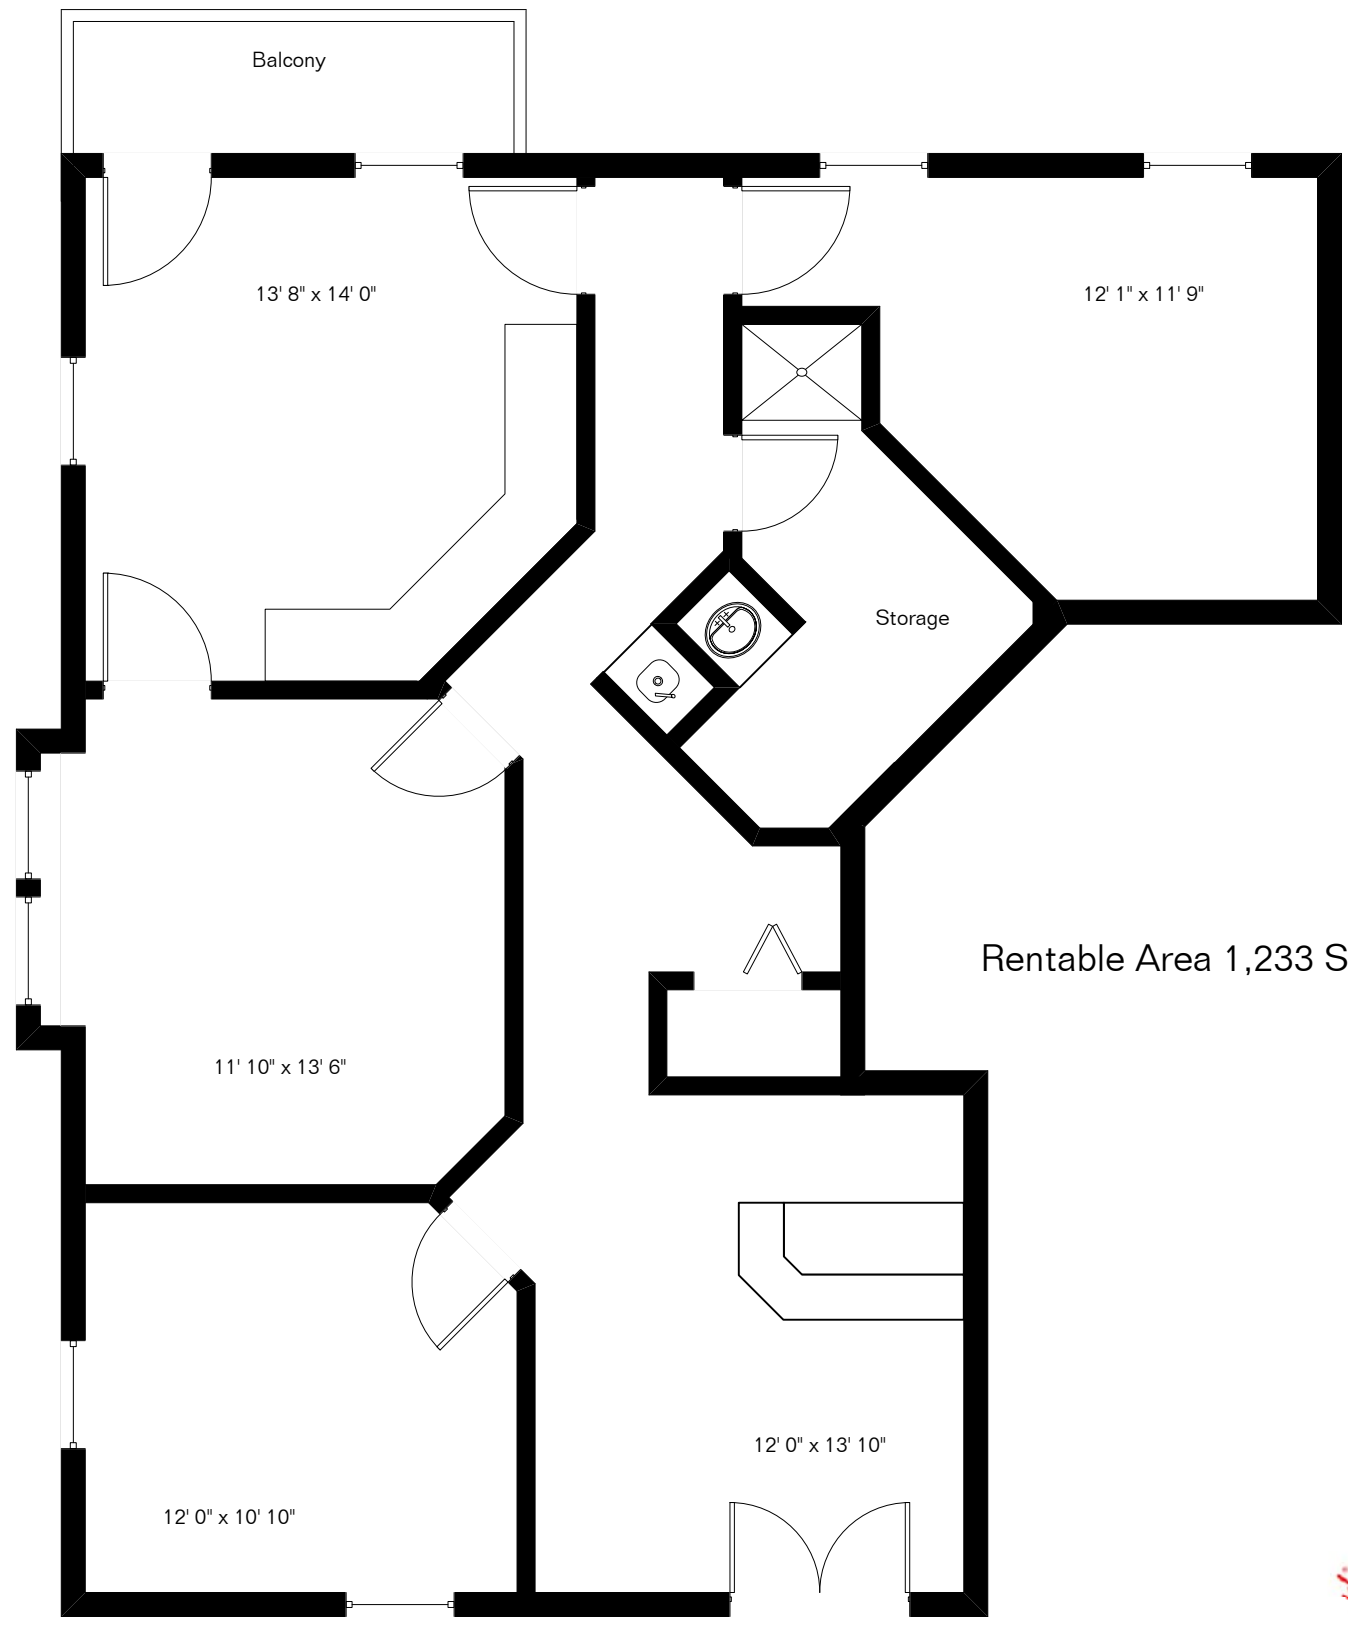

The square footages and room size information are deemed to be reliable but are not guaranteed and should be independently verified.

326 S Wilmot Rd B-200

Rentable Area 1,233 Sq Ft

Site Visit October 2006

Copyright 2006 Floor Plans First! LLC
All Rights Reserved.

www.FloorPlansFirst.com

Toll Free (877) 887-1500
Voice (520) 881-1500
Fax (520) 791-7701